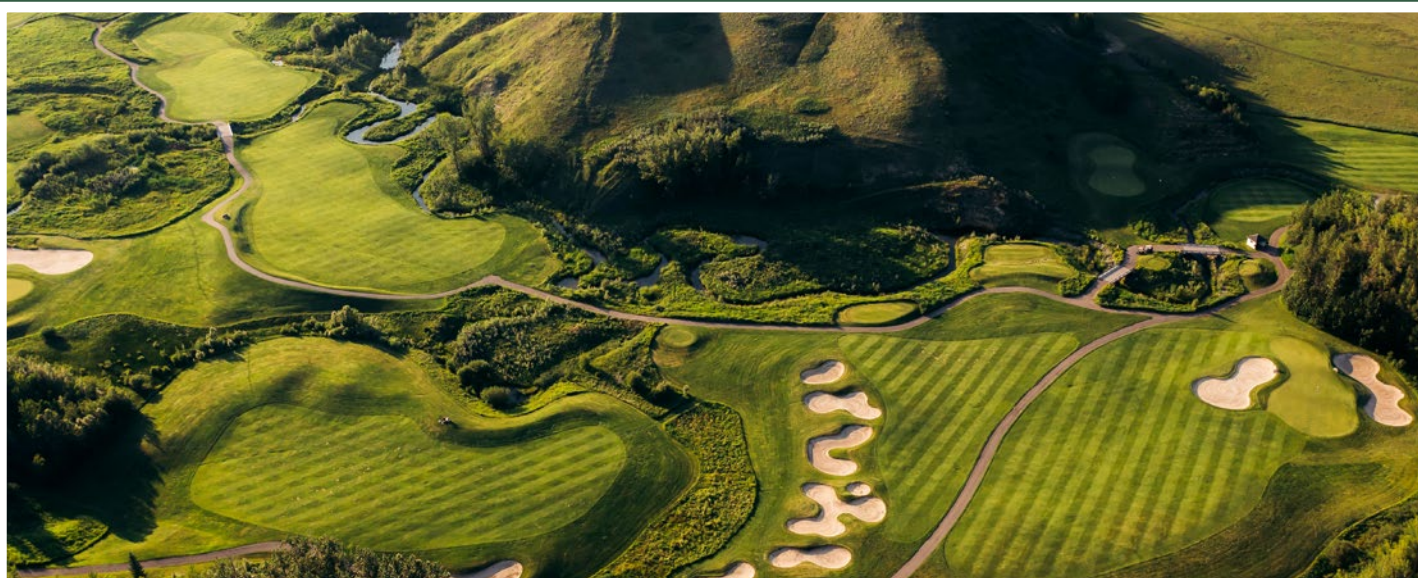

STATE-OF-THE-ART PRACTICE FACILITY & LOOP

Experts, beginners and golf socialites alike will marvel at our state-of-the-art practice facilities. Our two practice greens and chipping facility were completed with the arrival of LaunchPad Golf (www.launchpadgolf.com). Our remodeled range provides the perfect place for our members and guests to warm up or hone their swings... plus Heritage Pointe Members receive special access and member rates when playing at LaunchPad... a golf and social experience unlike any other.

Our 3 hole "LOOP", with a championship length par 3, 4 and 5 is the perfect spot to work on course management or spend quality time with the family.

JOIN OUR COMMUNITY

2024 MEMBERSHIP OPTIONS

Heritage Pointe members thrive on the lifestyle of golf. From our stunning course to our active social calendar - the competition to the camaraderie - the friendships to the atmosphere.

View our numerous membership options below and make the jump. Welcome to the club.

ANNUAL MEMBERSHIP

Unlimited Golf at Heritage Pointe

14-day advance booking

Includes power cart

No spousal restrictions

Full Access to Practice Facility and loop